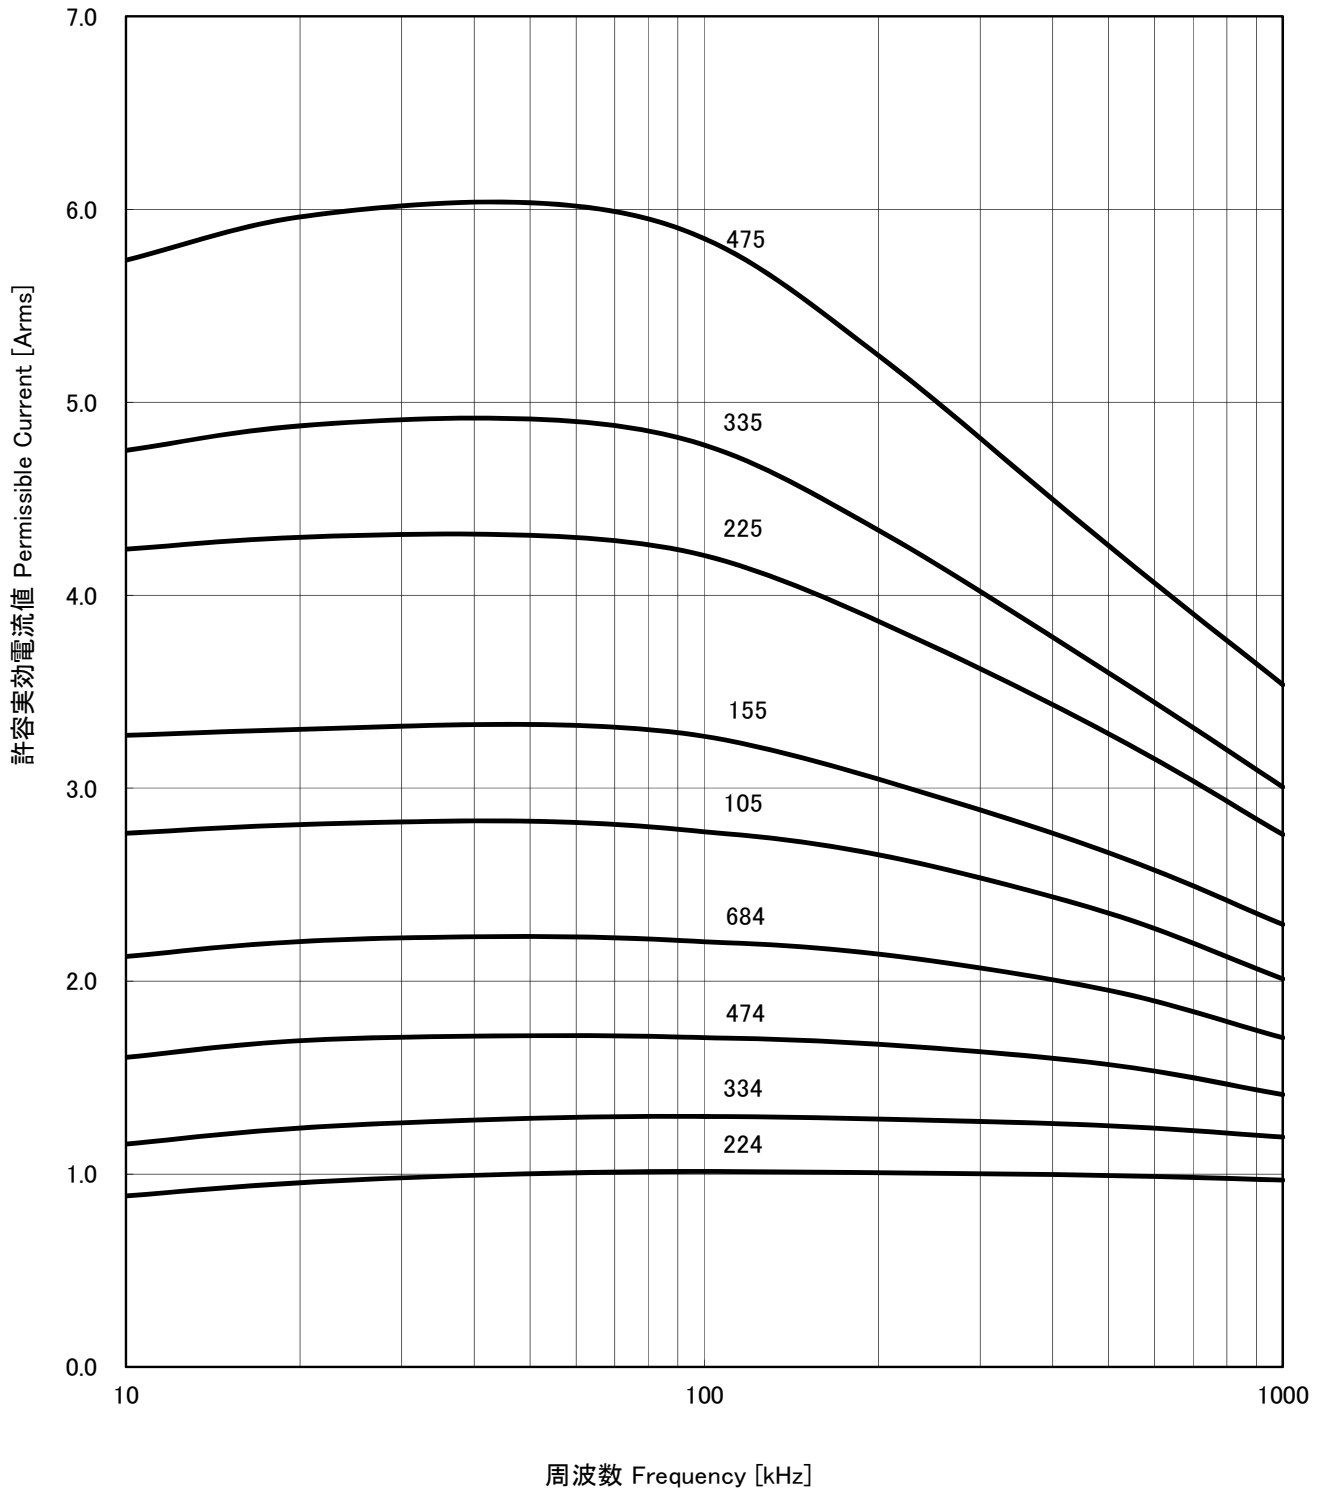

周波数別許容実効電流値  
FPB 250VDC  
Permissible Current vs Frequency

周波数別許容実効電流値  
FPB 450VDC  
Permissible Current vs Frequency

周波数別許容実効電流値  
FPB 630VDC  
Permissible Current vs Frequency

周波数別許容実効電流値  
 FPB 1250VDC  
 Permissible Current vs Frequency