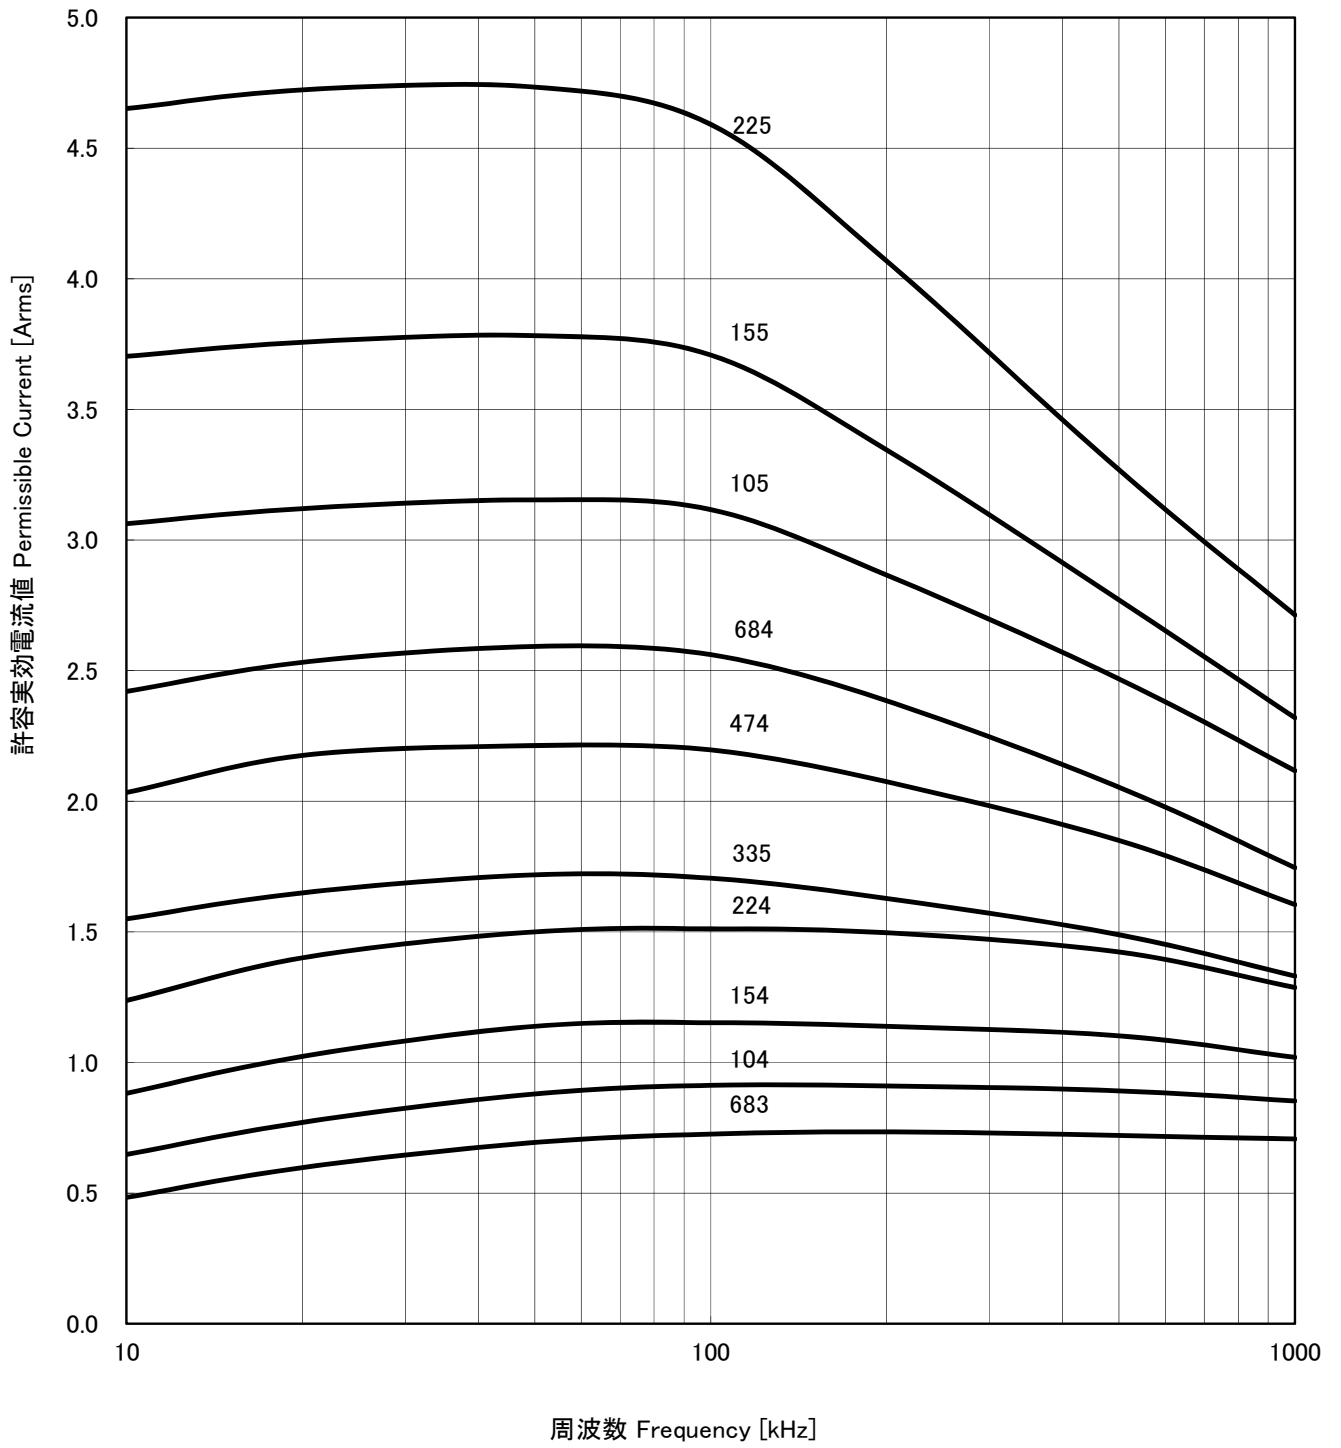

周波数別許容実効電流値  
FPB 250VDC  
Permissible Current vs Frequency

周波数別許容実効電流値  
FPB 450VDC  
Permissible Current vs Frequency

周波数別許容実効電流値  
FPB 630VDC  
Permissible Current vs Frequency

周波数別許容実効電流値  
 FPB 1250VDC  
 Permissible Current vs Frequency