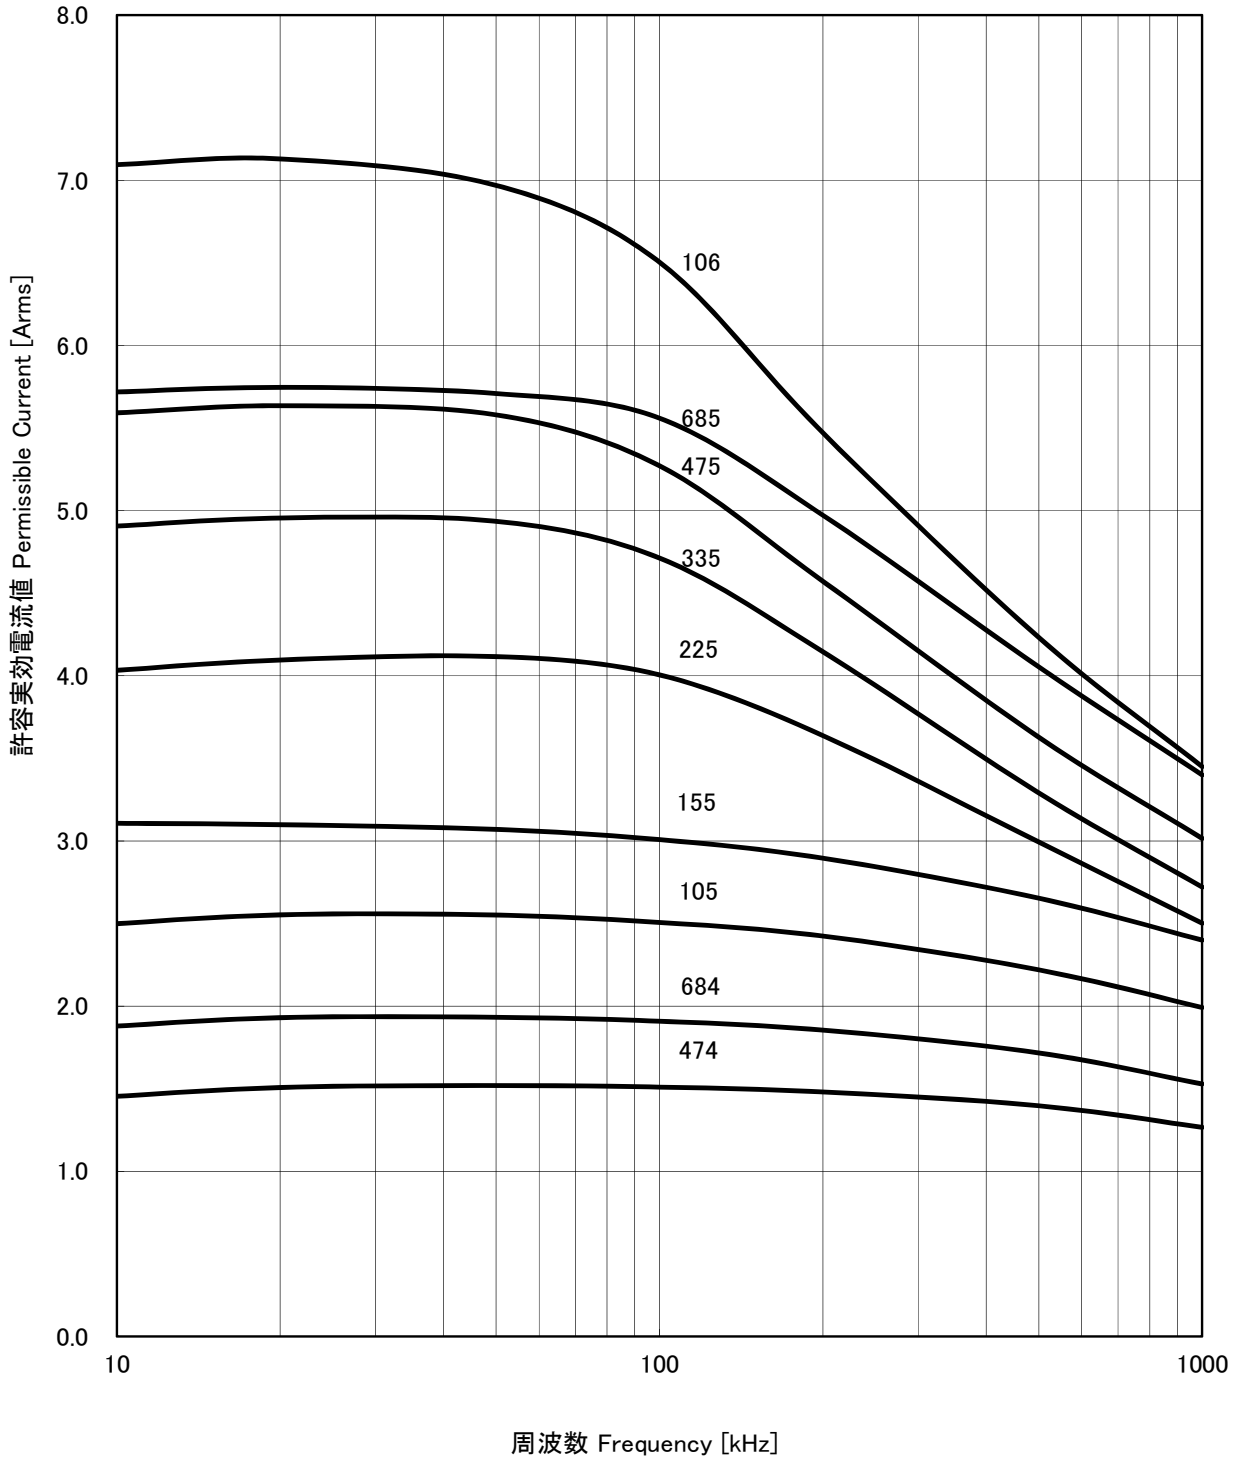

周波数別許容実効電流値  
FPB 250VDC  
Permissible Current vs Frequency

周波数別許容実効電流値  
FPB 450VDC  
Permissible Current vs Frequency

周波数別許容実効電流値  
FPB 630VDC  
Permissible Current vs Frequency

周波数別許容実効電流値  
 FPB 1250VDC  
 Permissible Current vs Frequency